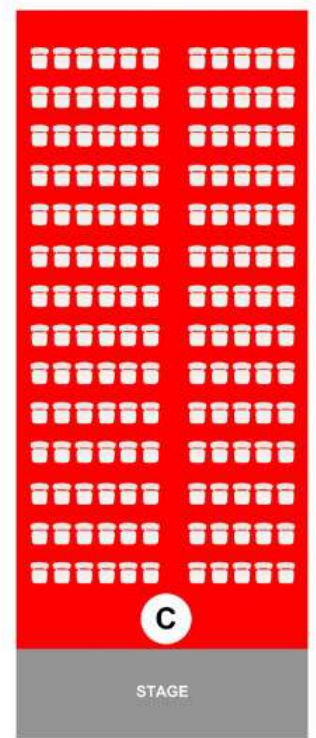

**I**  
ADDITIONAL STALL  
10 X 10 4 Nos

- A** Hanger 100X40 Non Ac
- B** Hanger 100X40 Non Ac
- C** Hanger 100X40 Ac
- D** Hanger 50X40 Ac
- E** Hanger 50X40 Ac
- F** VIP FOOD COURT 20 X 20 (Ac)
- G** VIP FOOD COURT 40 X 20 (Non Ac)
- H** FOOD COURT 80 X 30 (Non Ac)
- I** STALL (10X10 4 Nos)

Vellayambalam Vazhuthacaud Road